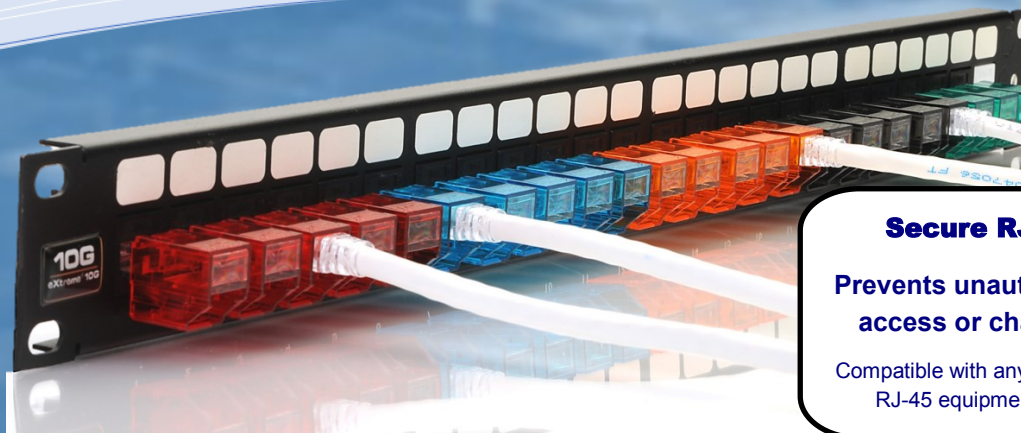

Secure Locking Keyed RJ45 Assemblies

Secure RJ45

Prevents unauthorized access or changes

Compatible with any Standard RJ-45 equipment port

Easy to connect and remove

Step 1: Push to plug & lock

Step 2: Use key tool to extract connector

Applications

- Secure Military IT networks
- Secure Federal IT networks
- Healthcare & Educational networks
- Commercial Enterprise networks
- Datacenters

Features

- Physically locking connector
- Multiple key configurations for access control and tamper-proofing
- Compatible with industry standard passive and active RJ45 ports
- Available in eight key colors to allow easy identification and administration of the network

SRJ45 Keyed Extraction Tools

The **Locking Secure RJ connectors (SRJ)** can only be unplugged with matching colour-keyed extraction tools. These tools automatically de-latch the RJ connectors from the ports, limiting disturbance and damage to adjacent connector channels in dense applications. The **Secure RJ Cable Assemblies and matching Extraction Tools** are available in eight key ways and colours.

SRJ Port Blockers

Complimenting the SRJ connectors, OFP provides **Secure RJ Locking Port Blockers** acting as 'locking dust caps.' The port blockers ensure empty network ports can be 'locked-out,' preventing the unauthorized insertion of patch cables.